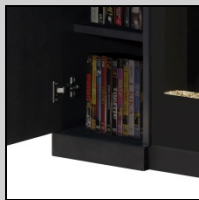

Concord Electric Fireplace

GDS50-1243S

Media Console

The Concord is a sophisticated entertainment center that showcases the BLF50 fireplace in a unique way. The Concord includes open and closed storage, providing ample storage for electronic components and a bridge supported glass top to elevate the video display. The warm grey finish provides a perfect complement to today's high tech audio/visual equipment.

Elevated glass top

Media storage

Component storage

Firebox

- Patented electric flame technology
- Flame bed made from glass pieces that are colored and silvered on one side
- Light shines and reflects off the randomly-sized glass pieces creating an effect that is as alluring as it is contemporary.
- Operates with flame only or flame and heat
- Built-in manual switches – main on/off, low heat (600 Watts), high heat (1200 Watts).
- 120 Volts / 1,230 Watts / 4,198 BTU

TV and accessories not included

Model #	Description	lbs/kg	UPC	Wty. †	Carton Dimensions (W x H x D)		Cube	
					Inches	cm	ft ³	m ³
GDS25-1243S	Grey fireplace package with BLF50 electric firebox.							
	Package consists of three cartons:							
	BLF50 – 50" electric firebox	80 / 36.3	781052 061149	2 yr.	54.7 x 12.5 x 22	139 x 32 x 56	8.7	0.25
	DM50-1243SC-C- Mantel	TBD	TBD		54.1 x 30.7 x 27.8	137.4 x 78 x 70.6	15.2	0.35
	DM50-1243SC-G – Glass top	TBD	TBD		63.7 x 21.9 x 4.25	161.8 x 55.6 x 10.8	13.7	0.30