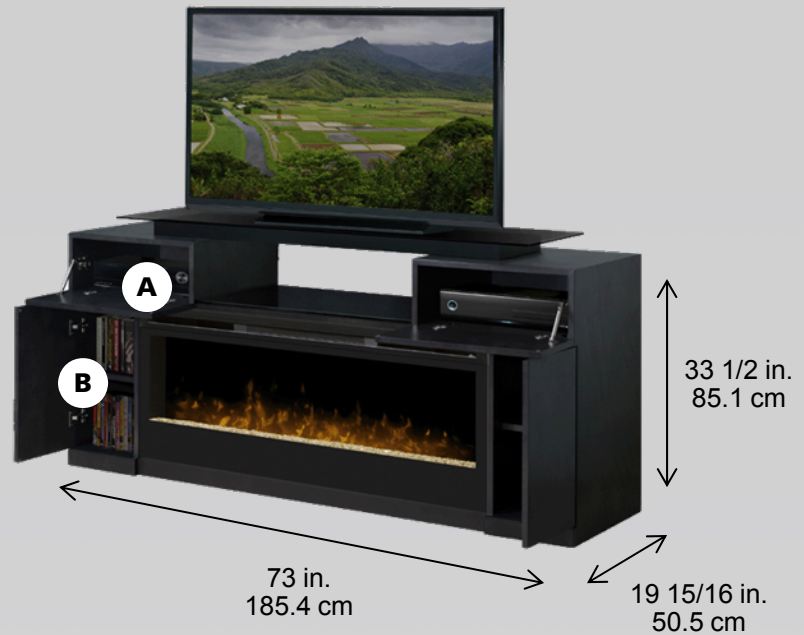

Concord Electric Fireplace

GDS50-1243S

Media Console

The Concord is a sophisticated entertainment center that showcases the BLF50 fireplace in a unique way. The Concord includes open and closed storage, providing ample storage for electronic components and a bridge supported glass top to elevate the video display. The warm grey finish provides a perfect complement to today's high tech audio/visual equipment.

Elevated glass top

Media storage

Component storage

Firebox

- Patented electric flame technology
- Flame bed made from glass pieces that are colored and silvered on one side
- Light shines and reflects off the randomly-sized glass pieces creating an effect that is as alluring as it is contemporary.
- Operates with flame only or flame and heat
- Built-in manual switches – main on/off, low heat (600 Watts), high heat (1200 Watts).
- 120 Volts / 1,230 Watts / 4,198 BTU

Component Storage	Inches			cm		
	W	H	D	W	H	D
A – Top shelf	19.2	7	18.7	48.8	17.8	47.5
B - Side shelves*	9.8	19.3	18.7	24.9	43	47.5

*One adjustable dividers

Includes on / off remote control

No carbon monoxide or emissions, glass stays cool-to-touch

TV and accessories not included

Model #	Description	lbs/kg	UPC	Wty. †	Carton Dimensions (W x H x D)		Cube	
					Inches	cm	ft ³	m ³
GDS25-1243S	Grey fireplace package with BLF50 electric firebox.							
	Package consists of three cartons:							
	BLF50 – 50" electric firebox	80 / 36.3	781052 061149	2 yr.	54.7 x 12.5 x 22	139 x 32 x 56	8.7	0.25
	DM50-1243SC-C- Mantel	TBD	TBD		54.1 x 30.7 x 27.8	137.4 x 78 x 70.6	15.2	0.35
	DM50-1243SC-G – Glass top	TBD	TBD		63.7 x 21.9 x 4.25	161.8 x 55.6 x 10.8	13.7	0.30